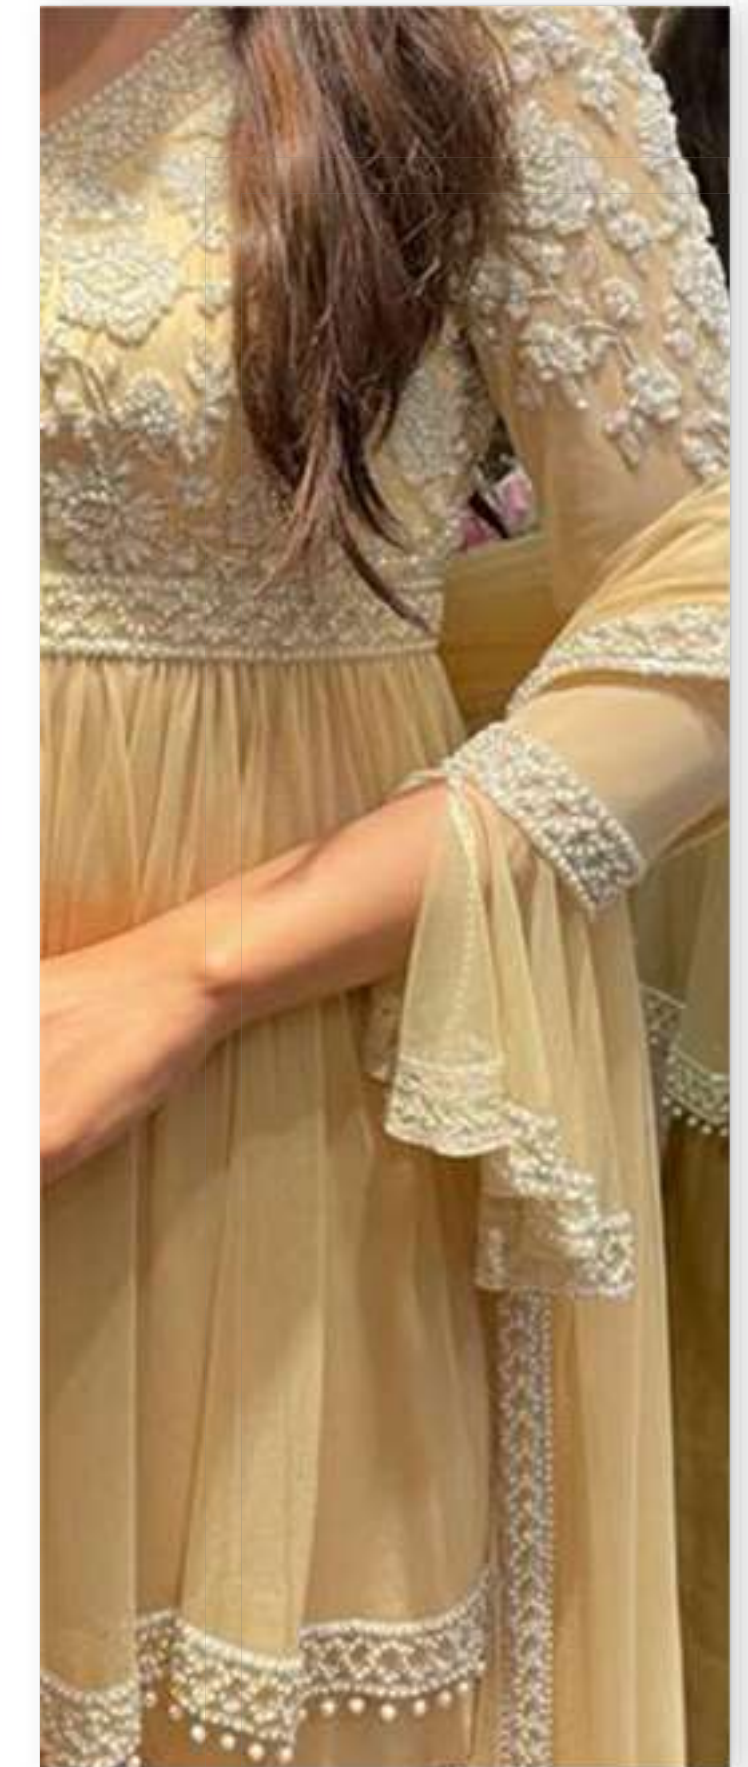

M A L A S A

RUBY  
RED  
TONAL  
SILHOUETTE

MAROON  
TONAL  
JACKET  
SET

RED  
PLUM  
JACKET  
SET

RED  
PEPLUM  
SET

CORAL  
SHARARA  
SET

CANARY  
YELLOW  
PEPLUM  
SET

PINK  
SHARARA  
SET